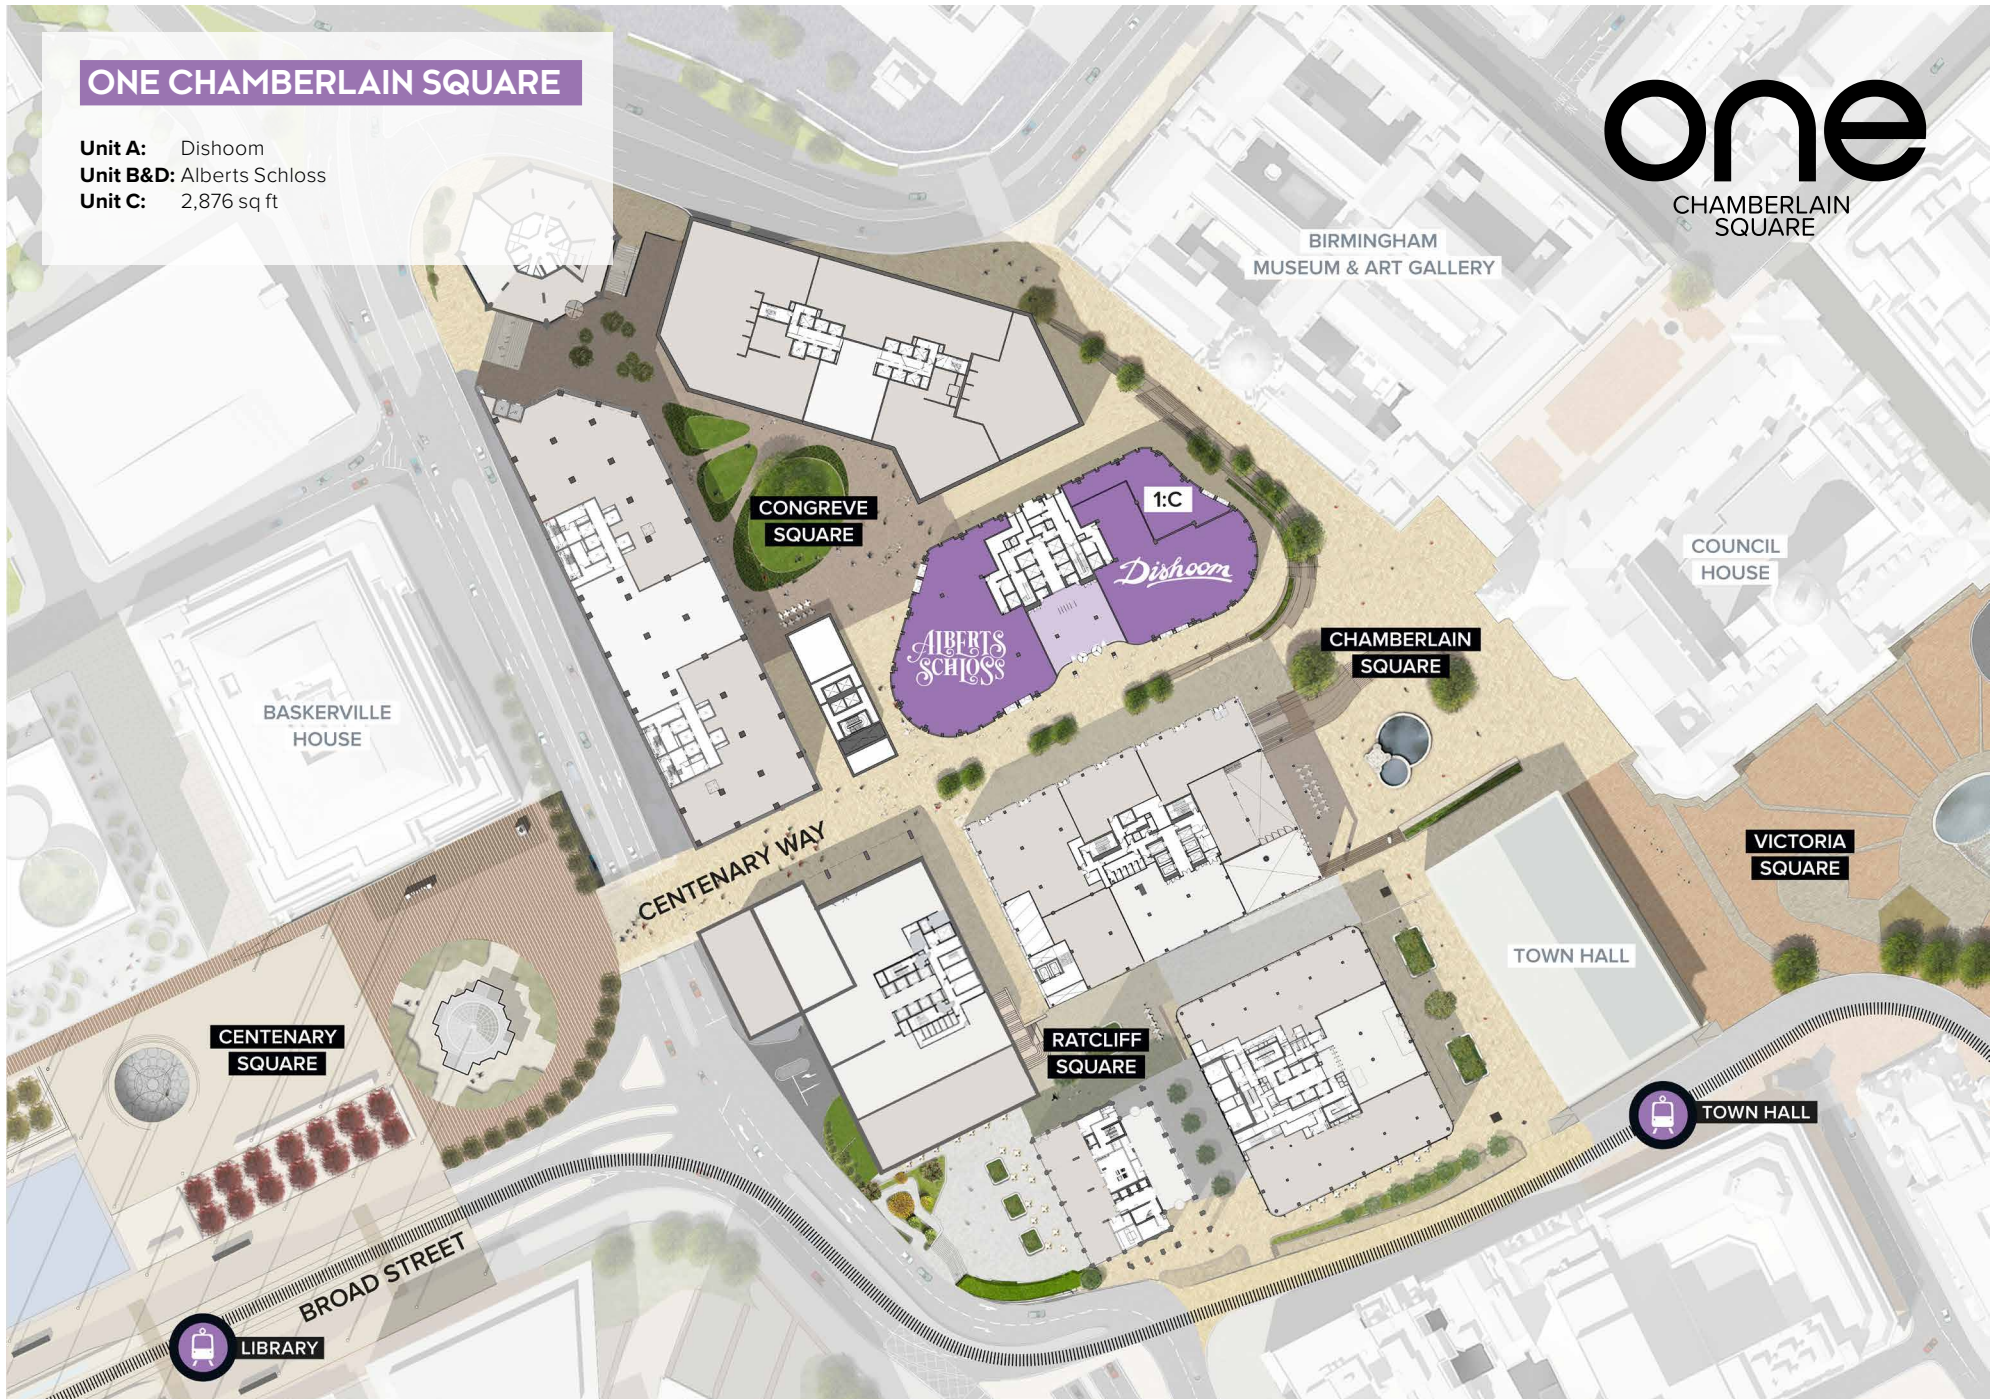

ONE CHAMBERLAIN SQUARE

- Unit A: Dishoom
- Unit B&D: Alberts Schloss
- Unit C: 2,876 sq ft

one

CHAMBERLAIN SQUARE

BIRMINGHAM
MUSEUM & ART GALLERY

CONGREVE
SQUARE

1:C

ALBERTS
SCHLOSS

Dishoom

CHAMBERLAIN
SQUARE

COUNCIL
HOUSE

BASKERVILLE
HOUSE

CENTENARY WAY

VICTORIA
SQUARE

TOWN HALL

CENTENARY
SQUARE

RATCLIFF
SQUARE

TOWN HALL

BROAD STREET

LIBRARY